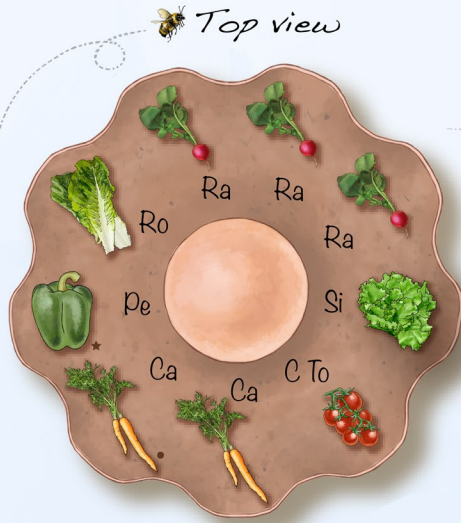

## salad tower

- ### Herbs
- Cilantro
  - Mint
  - Sage
  - Chamomile
  - Parsely
  - Stevia
  - Thyme
  - Chives/Garlic
  - Basil
  - Oregano
  - Rosemary
  - Dill

### Flowers

- Pansies
- Nasturtium
- Marigold

### Vegetables

- |             |                  |                 |                |               |                      |             |                            |
|-------------|------------------|-----------------|----------------|---------------|----------------------|-------------|----------------------------|
| Upper rings | Tomato           | Chinese cabbage | Carrot/Parsnip | All rings     | Container strawberry | Celery      | Black seed simpson lettuce |
|             | Cherry tomato    | Brussel sprouts | Leeks          |               | Snap pea             | Swiss chard | Romaine lettuce            |
|             | Eggplant         | Beet            | Onion          |               | Green bean           | Dwarf kale  | Red romaine lettuce        |
|             | Dwarf okra       | Turnip          | Sweet potato   |               | Bell pepper          | Spinach     | Radish                     |
| Lower rings | Cantaloupe/Melon | Jalepeno pepper | Broccoli       | Summer squash | Radicchio            |             |                            |
|             | Cucumber         | Cabbage         | Cauliflower    |               |                      |             |                            |